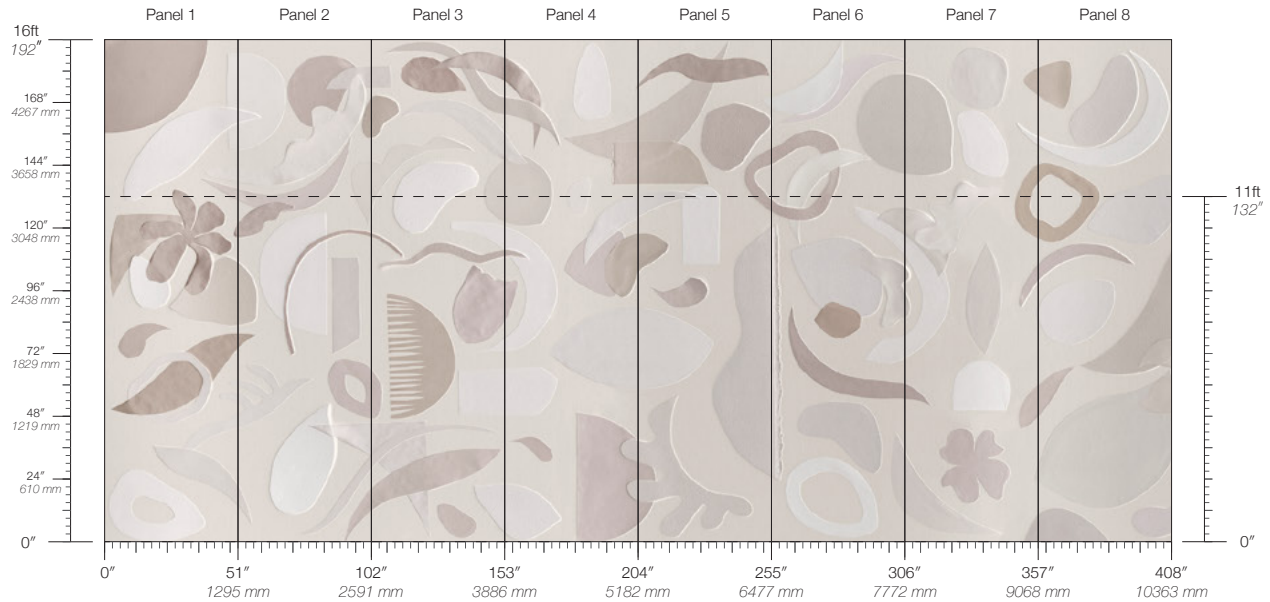

Ephemera Deco

Suitable for residential and commercial projects

COLOR

Deco

ITEM

4704

CONTENT

Type II PVC-Free

PANEL WIDTH

51" / 1295 mm trimmed

PANEL HEIGHT

132" / 3353 mm standard
192" / 4877 mm extended

REPEAT

Non-repeating

STOCK

Made to order

LEAD TIME

4 weeks to print

MINIMUM

1 panel

PRICE

Available upon request

ORIGIN

USA

DETAILS

Custom options available

MAINTENANCE

Water-based cleanser

ENVIRONMENTAL

Recycled Content
Phthalate Free
Low VOC
HPD Available

SPECS

Polyester/Natural Fiber face
Fabric backing
14 oz per linear yard
435.2 g per linear meter
Dappled surface texture

TESTING

(US) ASTM E84 Adhered Class A
CCC-W-408D Type II
W-101 Type II Class A
ASTM E96 Procedure B - 66 Perms

CONTACT

sales@calicowallpaper.com
+1 718 243 1705
57 Lispenard Street
New York, NY 10013 USA

DISCLAIMER

Refer to our website to see the full mural artwork. Reference the physical sample for color and texture. Panel maps represent mural artwork only.